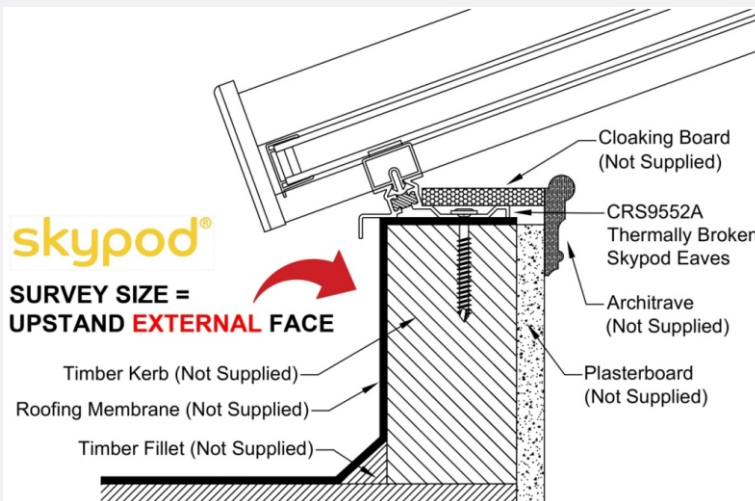

Please give accurate roof dimensions

DIMENSIONS

External upstand dimensions:

skypod/ skypod^{PLUS}
20° fixed pitch

MEASURING

skypod

- White / White interior
- Golden Oak / White interior
- Rosewood / White interior
- Moondust Grey / White interior
- Anthracite Grey / White interior
- Anthracite Grey / Anthracite interior